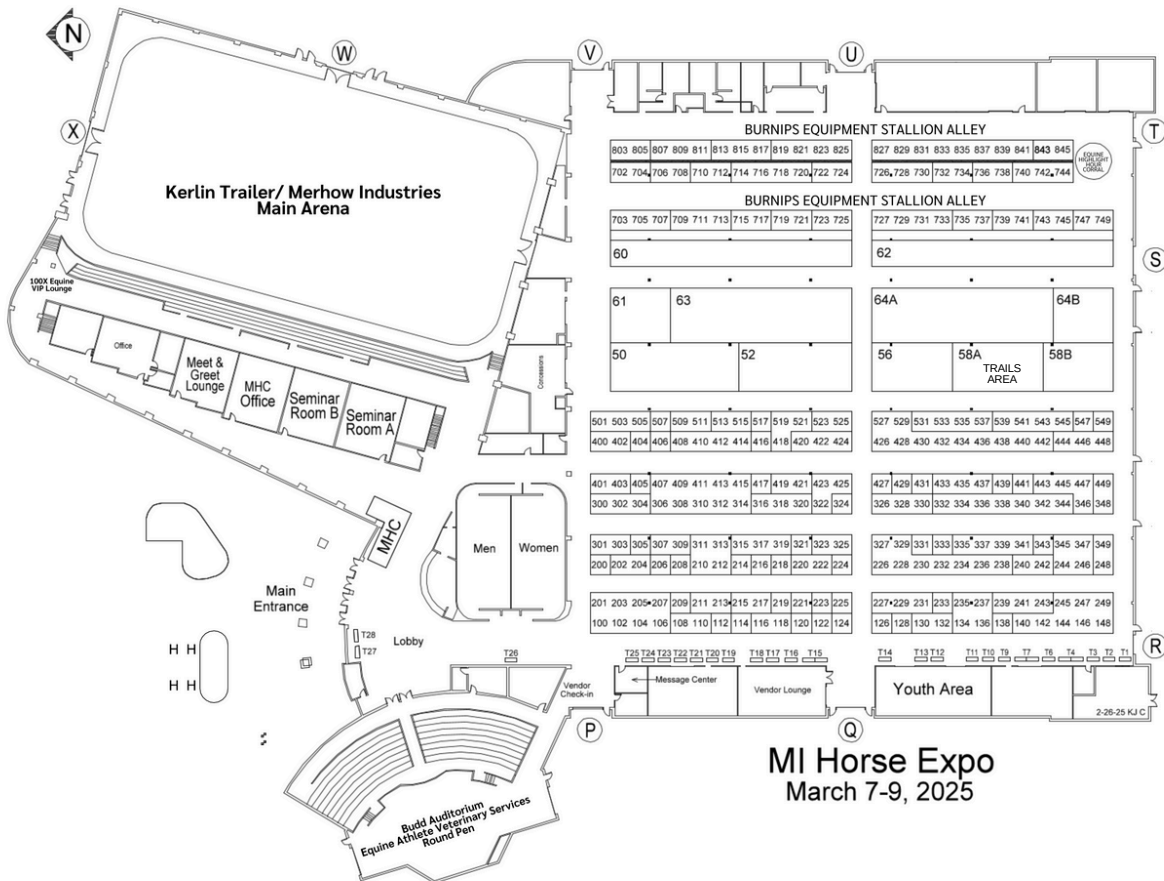

ORGANIZATION	BOOTH NUMBER(S)	WEBSITE/FACEBOOK
Ranch Horse Association of Michigan	T07	www.rock&railwestern.com
Rock & Rail Western	523 & 525	www.ropingthesasons.com
Roping the Seasons	316 - 320	www.runininstyle.com
Runin' In Style	306 - 314, 407 - 415	sacredoasismassageandwellness.com
Sacred Oasis Massage and Wellness	331	Saddleupclothingcompany.com
Saddle Up Clothing Company	134, 136, 235, & 237	www.saultanimalhospital.com
Sault Animal Hospital	405	
Show Clothes Unlimited	343	
Spring Tether SLS	233	
Stride Out Ranch N' Rodeo Shop LLC	52	www.strideoutworld.com
Sundance Riding Stables	706, 708	www.sundanceridingstable.com
T D Wall Inc	063	www.walltrailersales.com
Taylor Made Performance Horses	727,729,731,733	www.facebook.com/taylormadepformancehorse
The ClintRMint Company	429	clintrmints.com
The Outpost	226 to 238 & 387 & 329	
The Wire Horse	50	www.thewirehorse.com
Therapy Ranch	114	https://www.therapyranch.org
Tipperary Horse Blankets	116 & 118	www.tipperaryblankets.com
TNT Arena	732,734	tnt-arena.com
Tribute Equine Nutrition	300, 302, 304	tributeequinenutrition.com
Triple Crown Nutrition	427	www.triplecrownfeed.com
Triple T Custom Leather	307, 309	Tripletcustomleather.com
Turning Pointe Donkey Rescue, Inc.	723, 725	http://www.turningpointedonkeyrescue.org
University of Findlay	223	https://www.findlay.edu/
Upper Hand Tack Co	326, 328, 330	
Waterloo Horsemen's Association	Trails Area	
Western Dressage Assoc. of Michigan	T22	www.wdami.org
Western Spirit Tack & Gifts	408, 410, 411, 414	Facebook.com/westernspirit
Working Equeitation	T20	www.rachridingacademy.com
Young Living	431	
ZEHO Leather Works	419 & 421	www.zeholeatherworks.com

MI Horse Expo
March 7-9, 2025